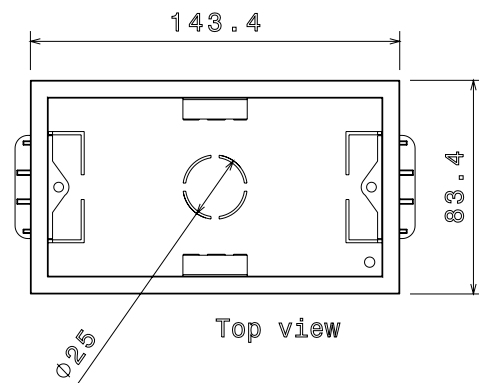

**PRODUCT CODE: PDLB2**  
PVC DRY LINING BOX

**DESCRIPTION**

35mm 2 Gang Dry Lining Box

**FINISH**

White

**MATERIAL**

PVC

**PACKAGING**

Packed in qty 10

**ADDITIONAL NOTES**

Isometric view

Side view

Front view

Top view