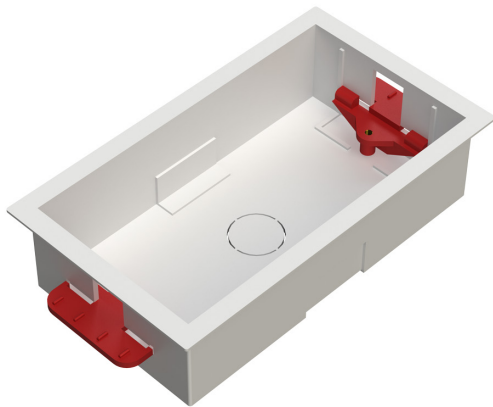

**PRODUCT CODE: PDLB2**  
PVC DRY LINING BOX

**DESCRIPTION**

35mm 2 Gang Dry Lining Box

**FINISH**

White

**MATERIAL**

PVC

**PACKAGING**

Packed in qty 10

**ADDITIONAL NOTES**

Isometric view

Side view

Front view

Top view