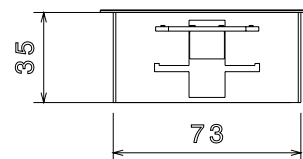

**PRODUCT CODE: PDLB2**  
PVC DRY LINING BOX

**DESCRIPTION**

35mm 2 Gang Dry Lining Box

**FINISH**

White

**MATERIAL**

PVC

**PACKAGING**

Packed in qty 10

**ADDITIONAL NOTES**

Isometric view

Side view

Front view

Top view